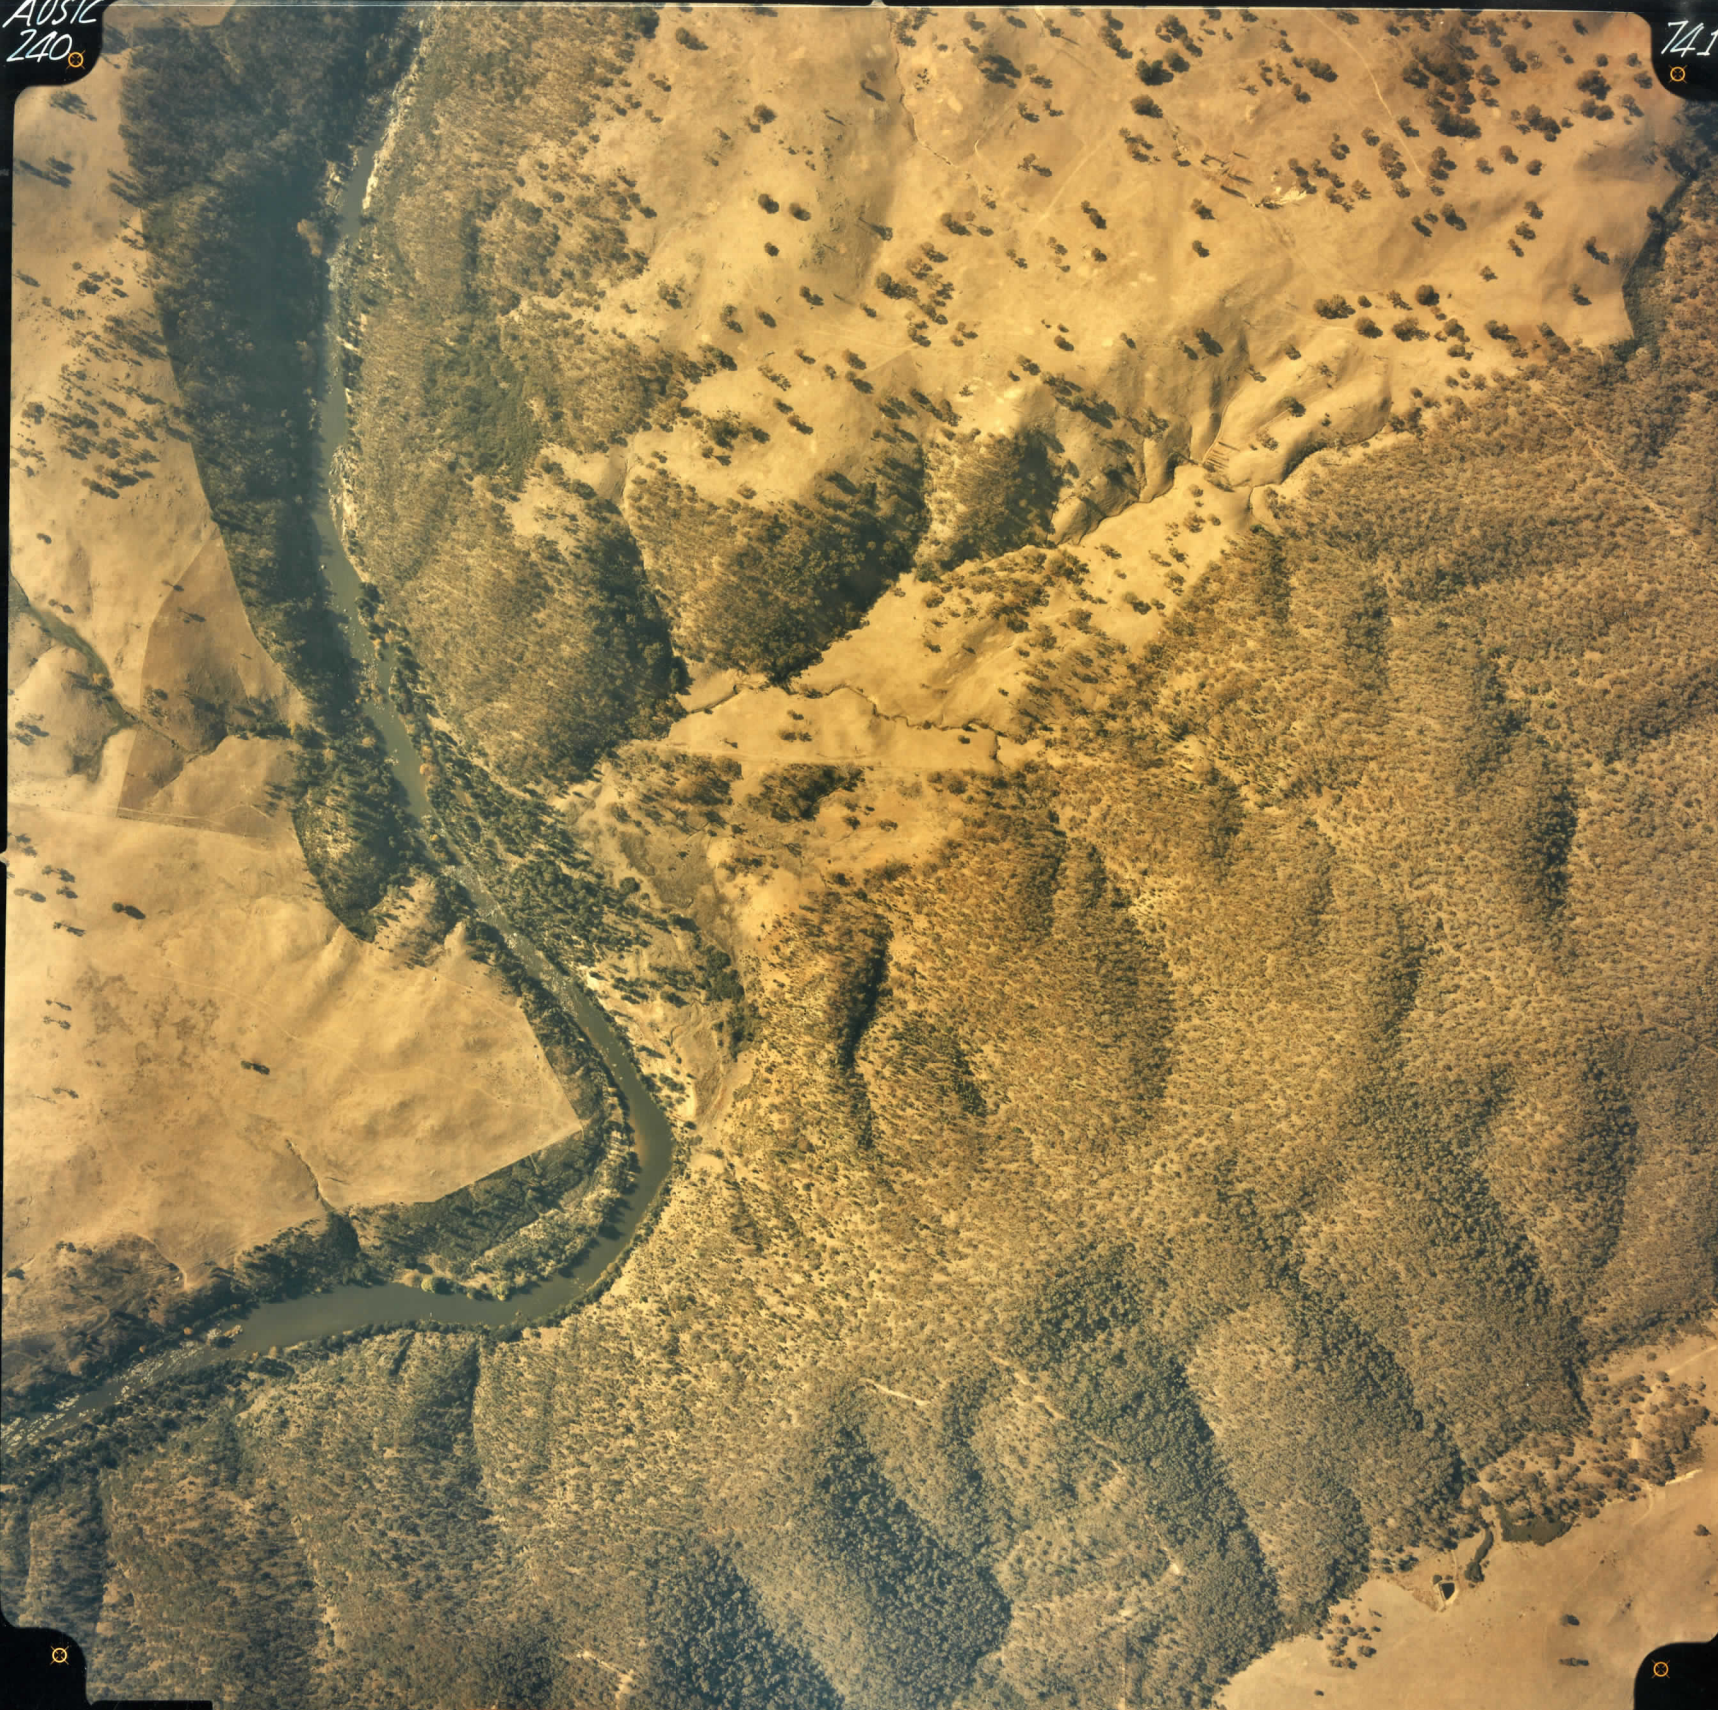

PIERCES CK FIRE DAMAGE AUS/C 240 RUN 3 733-744 K2445 2300m 17/05/1991 ← ACT Land Information Office

AUS/C
240

741

UAG 1031 151.55