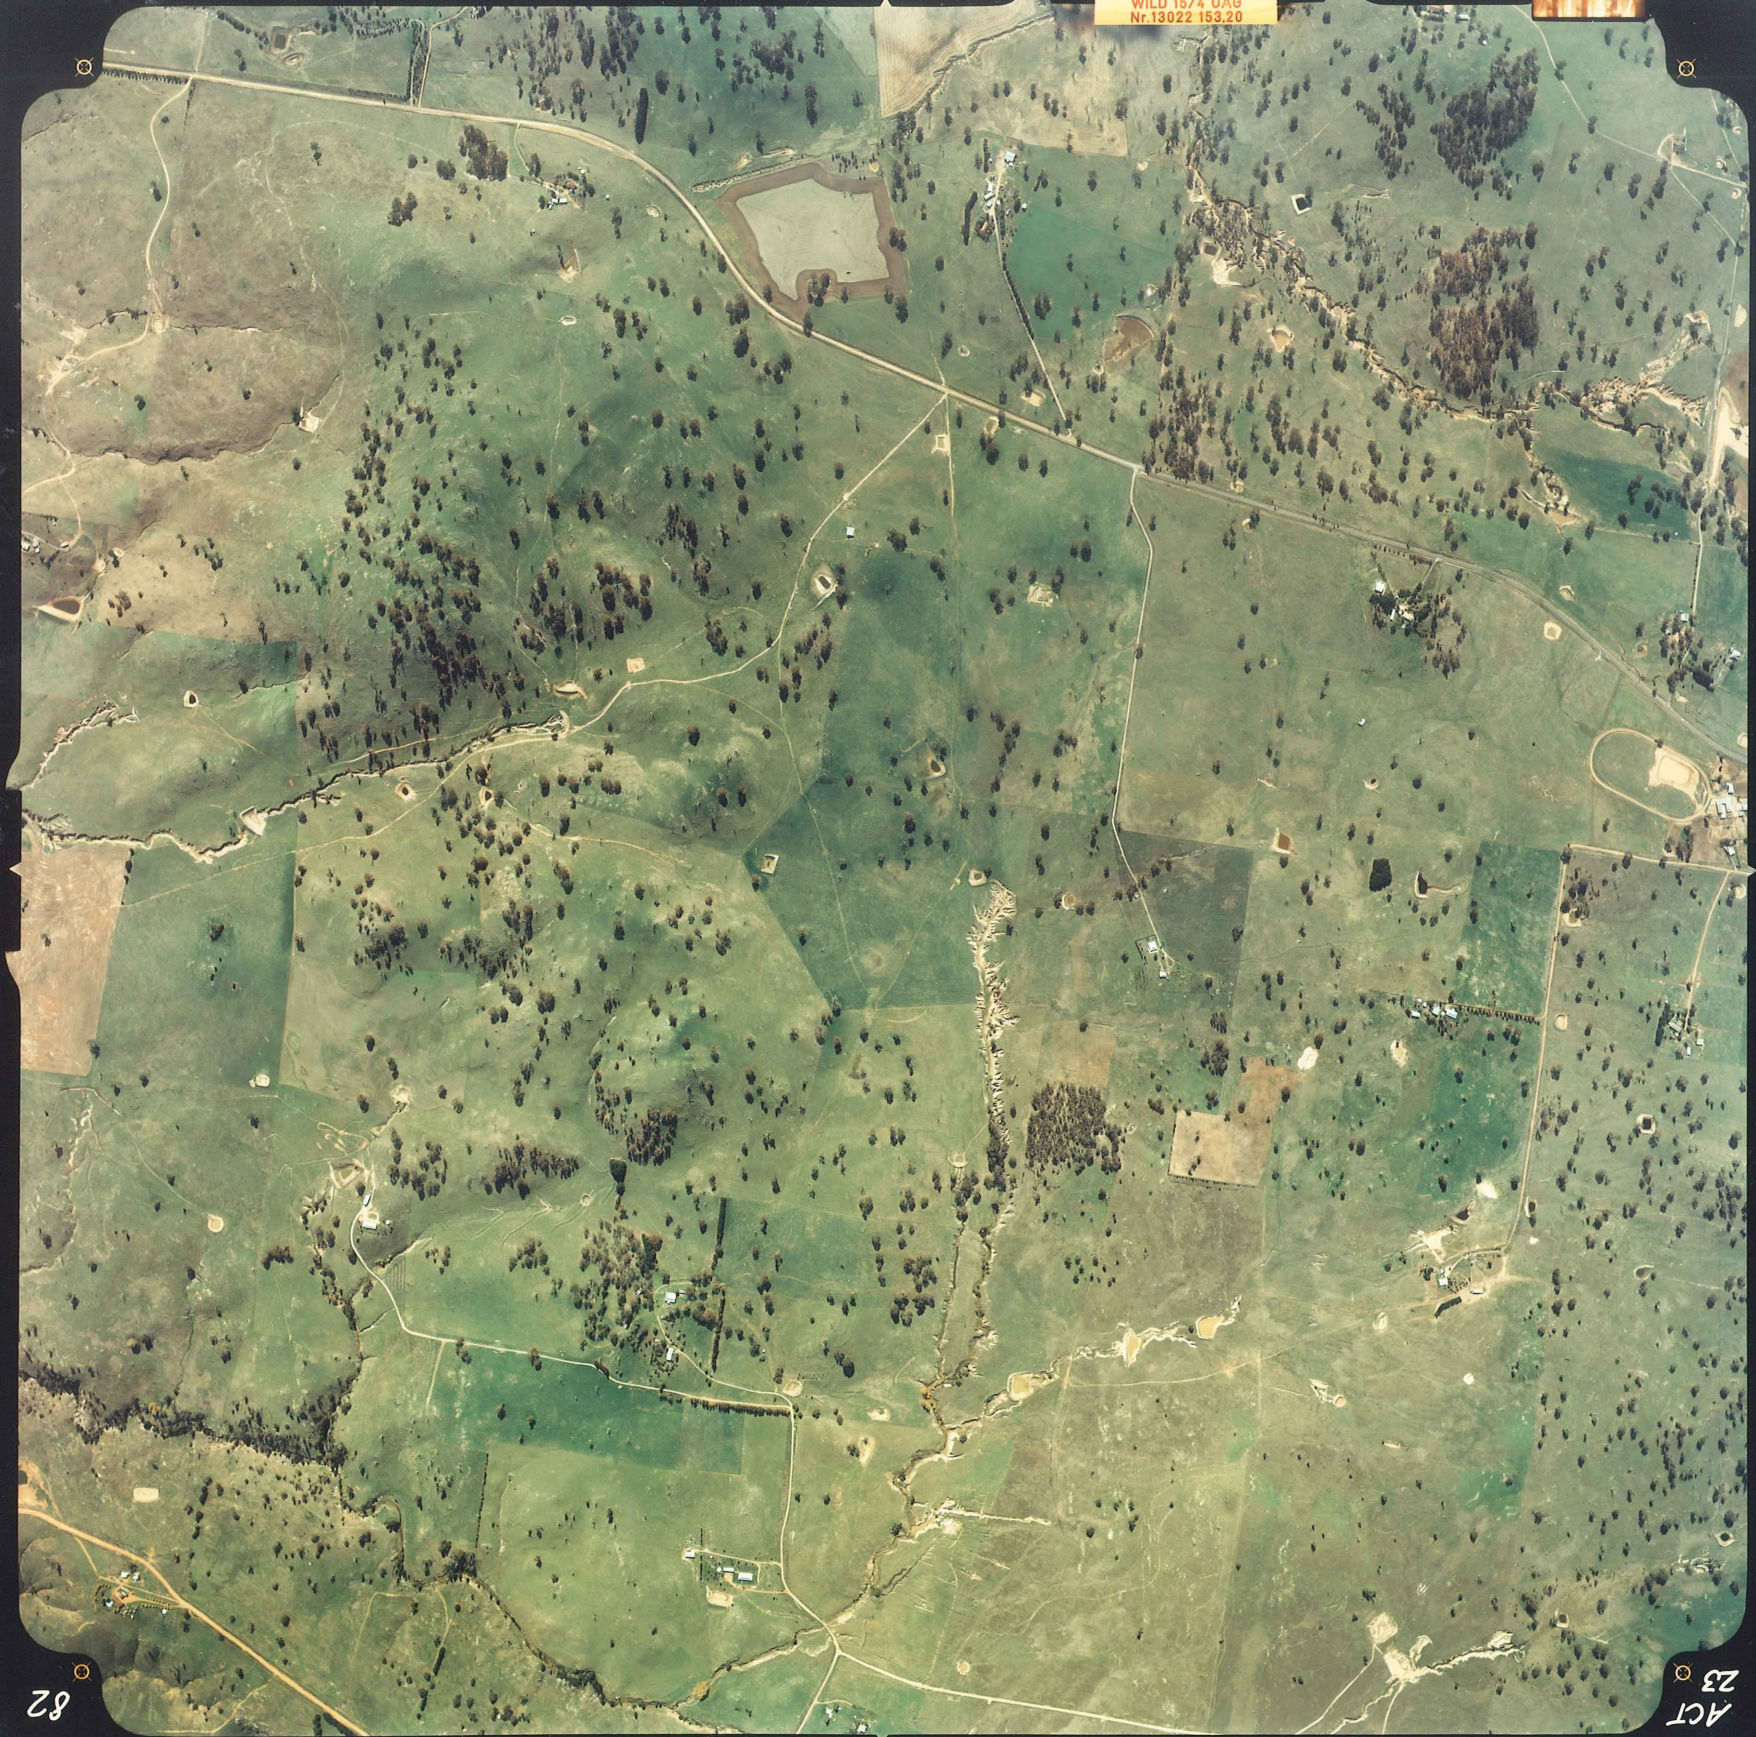

WILD 15/4 UAG
Nr.13022 153.20

1137

82

ACT
23

CANBERRA 1998

RUN 2
80-113

1:16000 approx
3090m AMSL

E.S.T.

8-5-98

ACT MAPPING OFFICE

ACT COPYRIGHT RESERVED