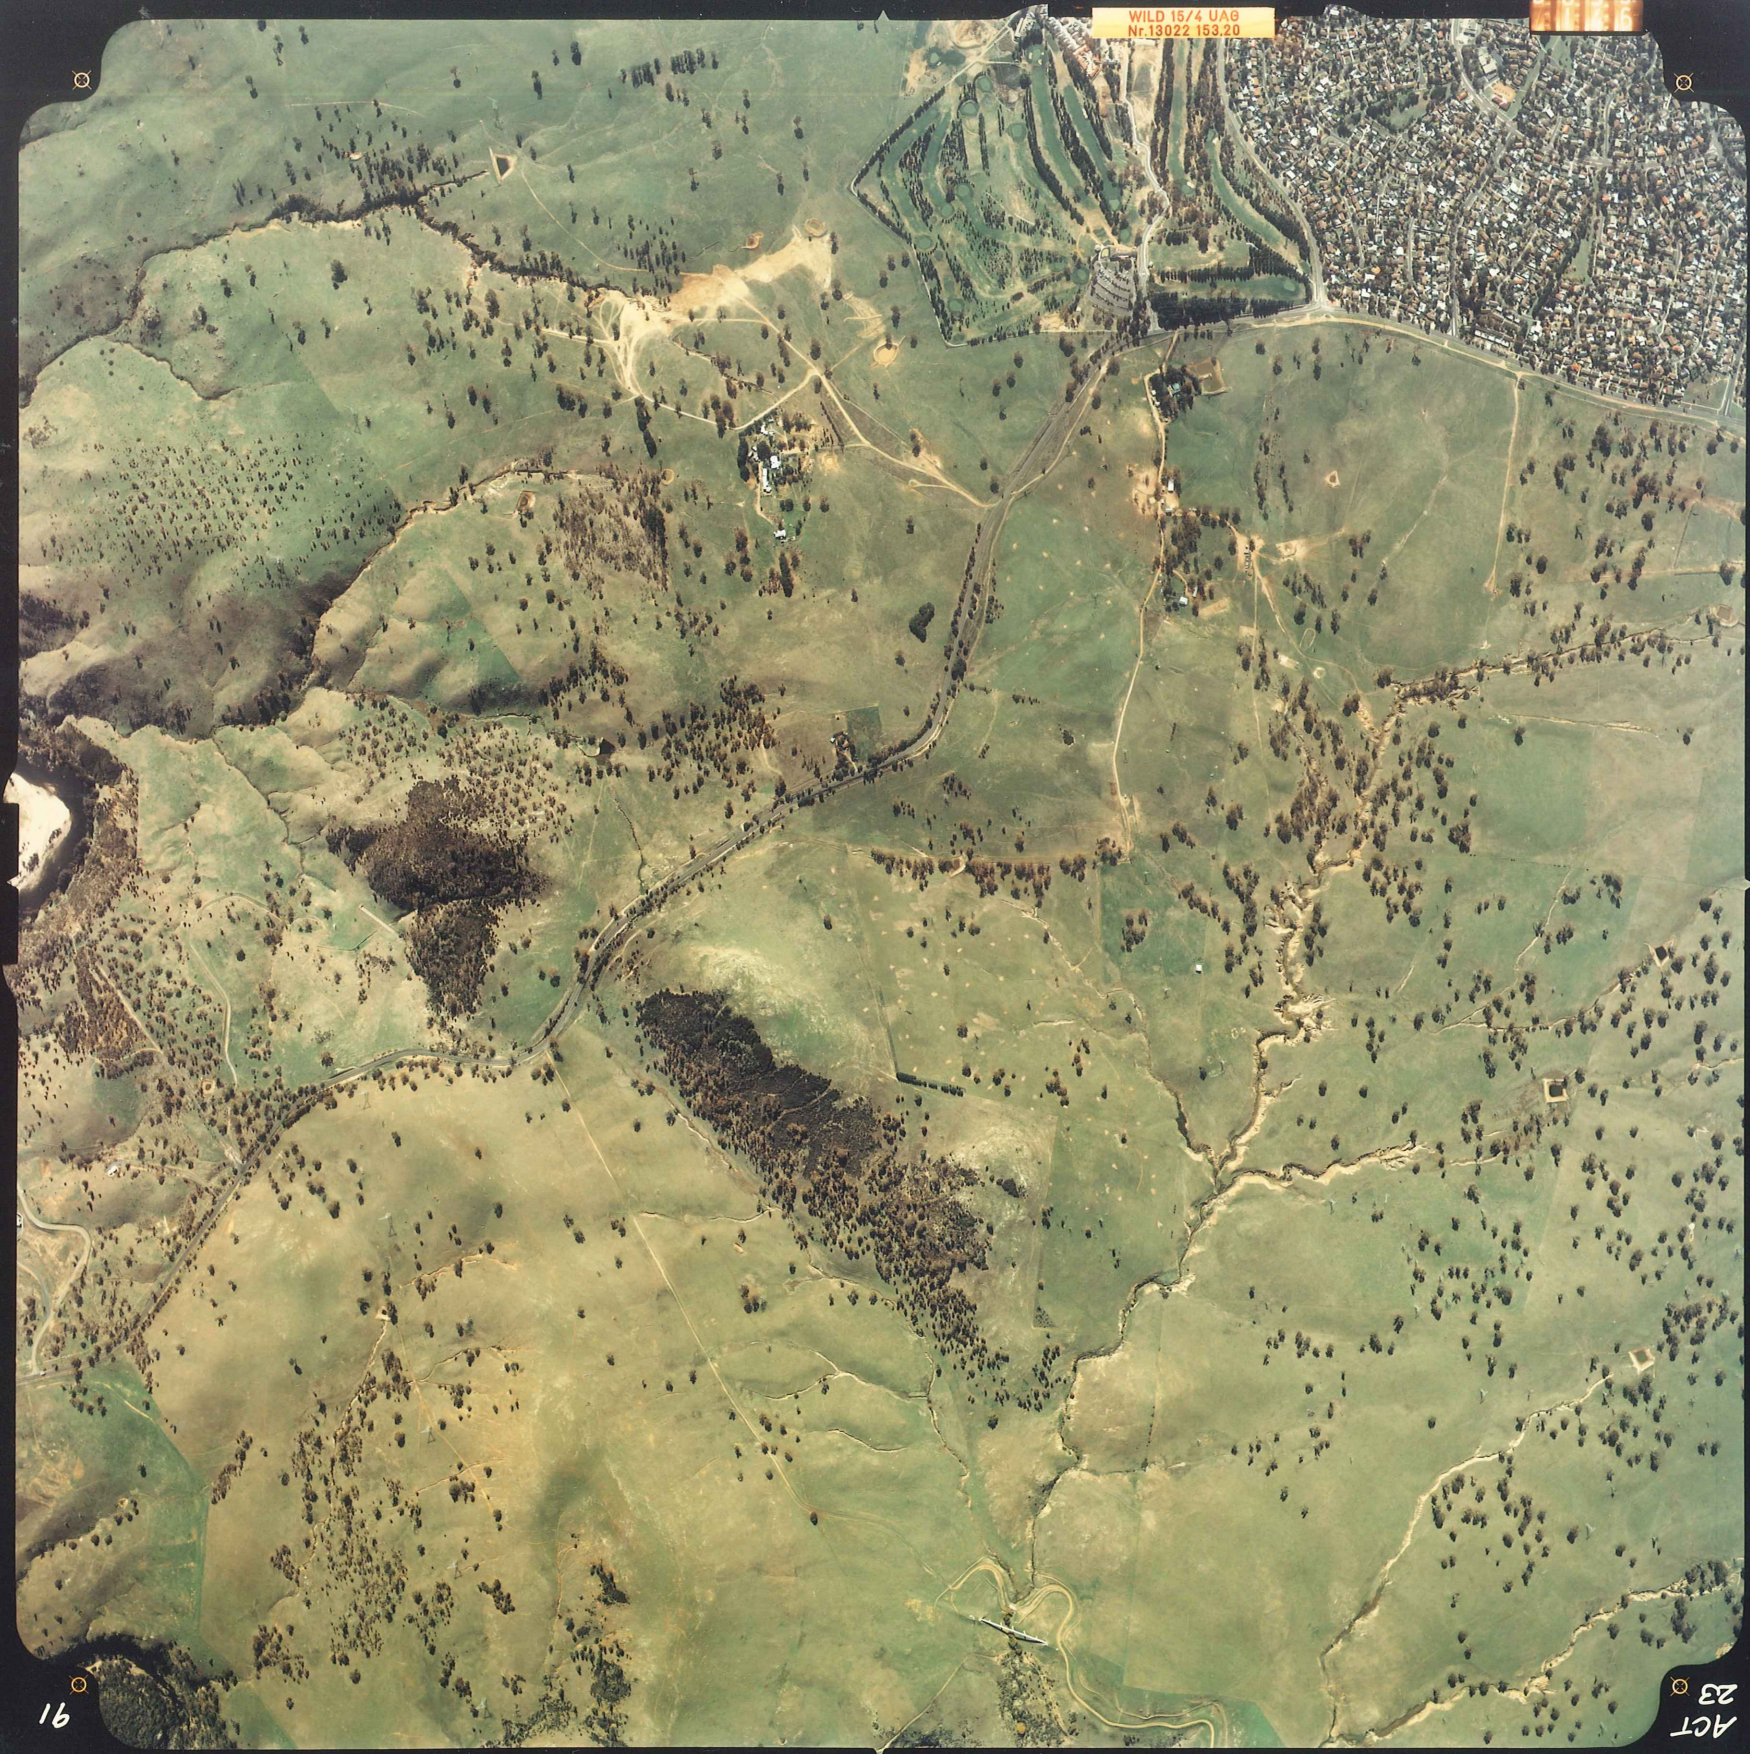

WILD 15/4 UAG  
Nr.13022 153.20

11166

CANBERRA 1998

RUN 2  
80-113

1:6000 approx  
3090m AMSL

E.S.T. 8-5-98

ACT MAPPING OFFICE  
ACT COPYRIGHT RESERVED

ACT  
23

91