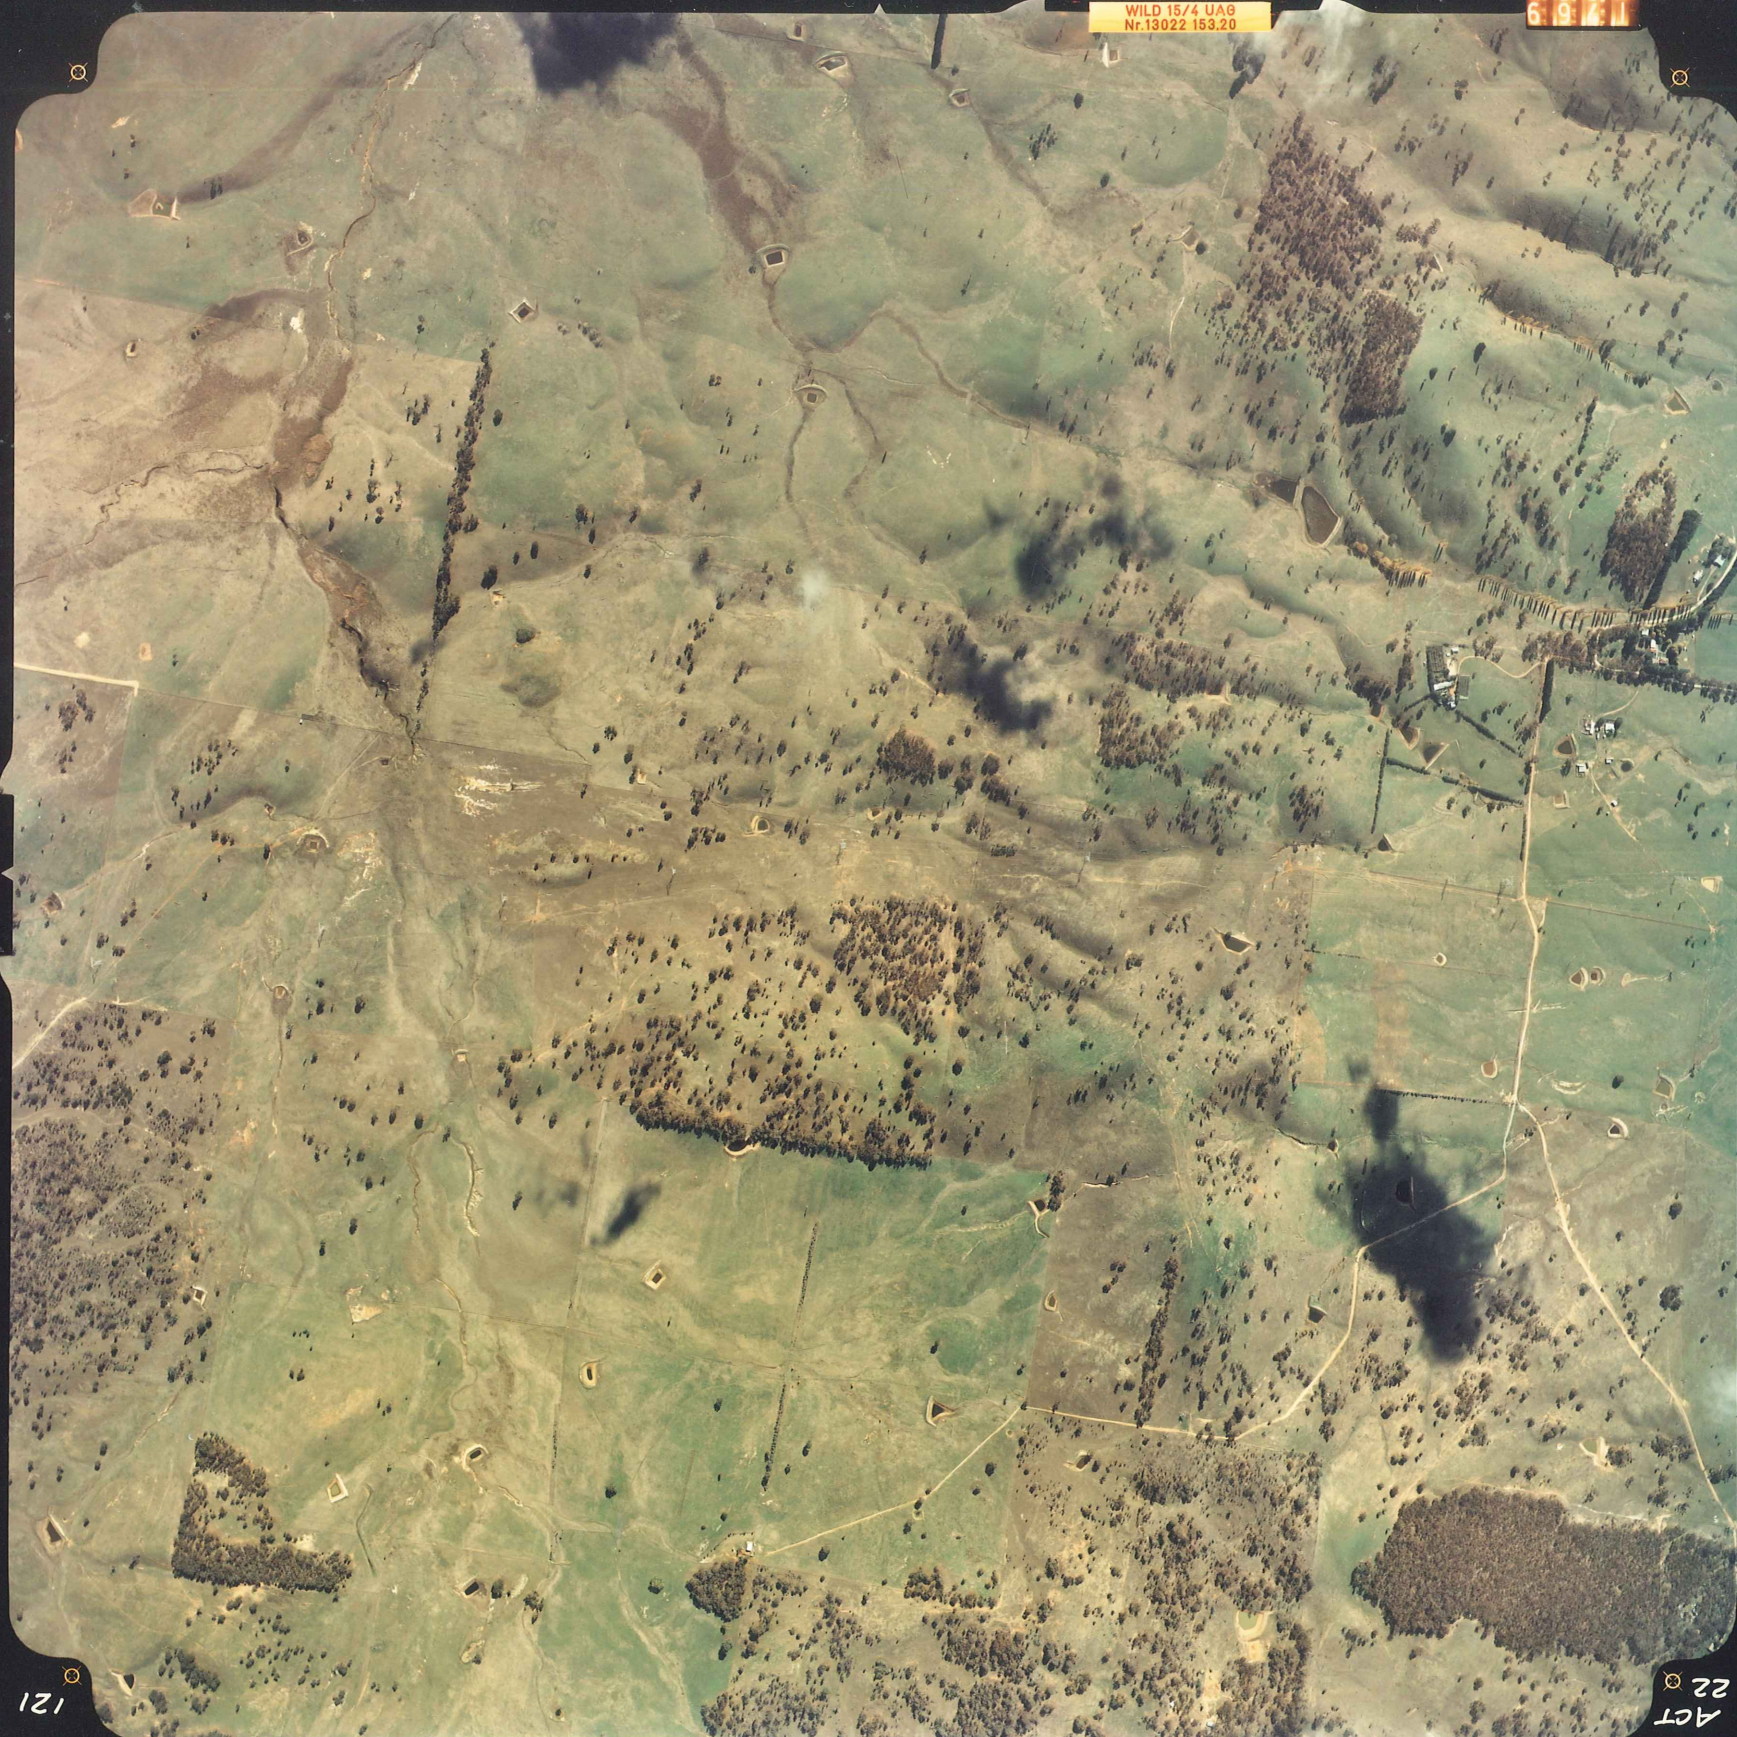

WILD 15/4 UAG
Nr.13022 153.20

6 9 7 1

121

ACT
22

CANBERRA 1998

RUN 7
119-155

1:16300 approx
3090m AMSL
E.S.T.

8-5-98

ACT MAPPING OFFICE
ACT COPYRIGHT RESERVED