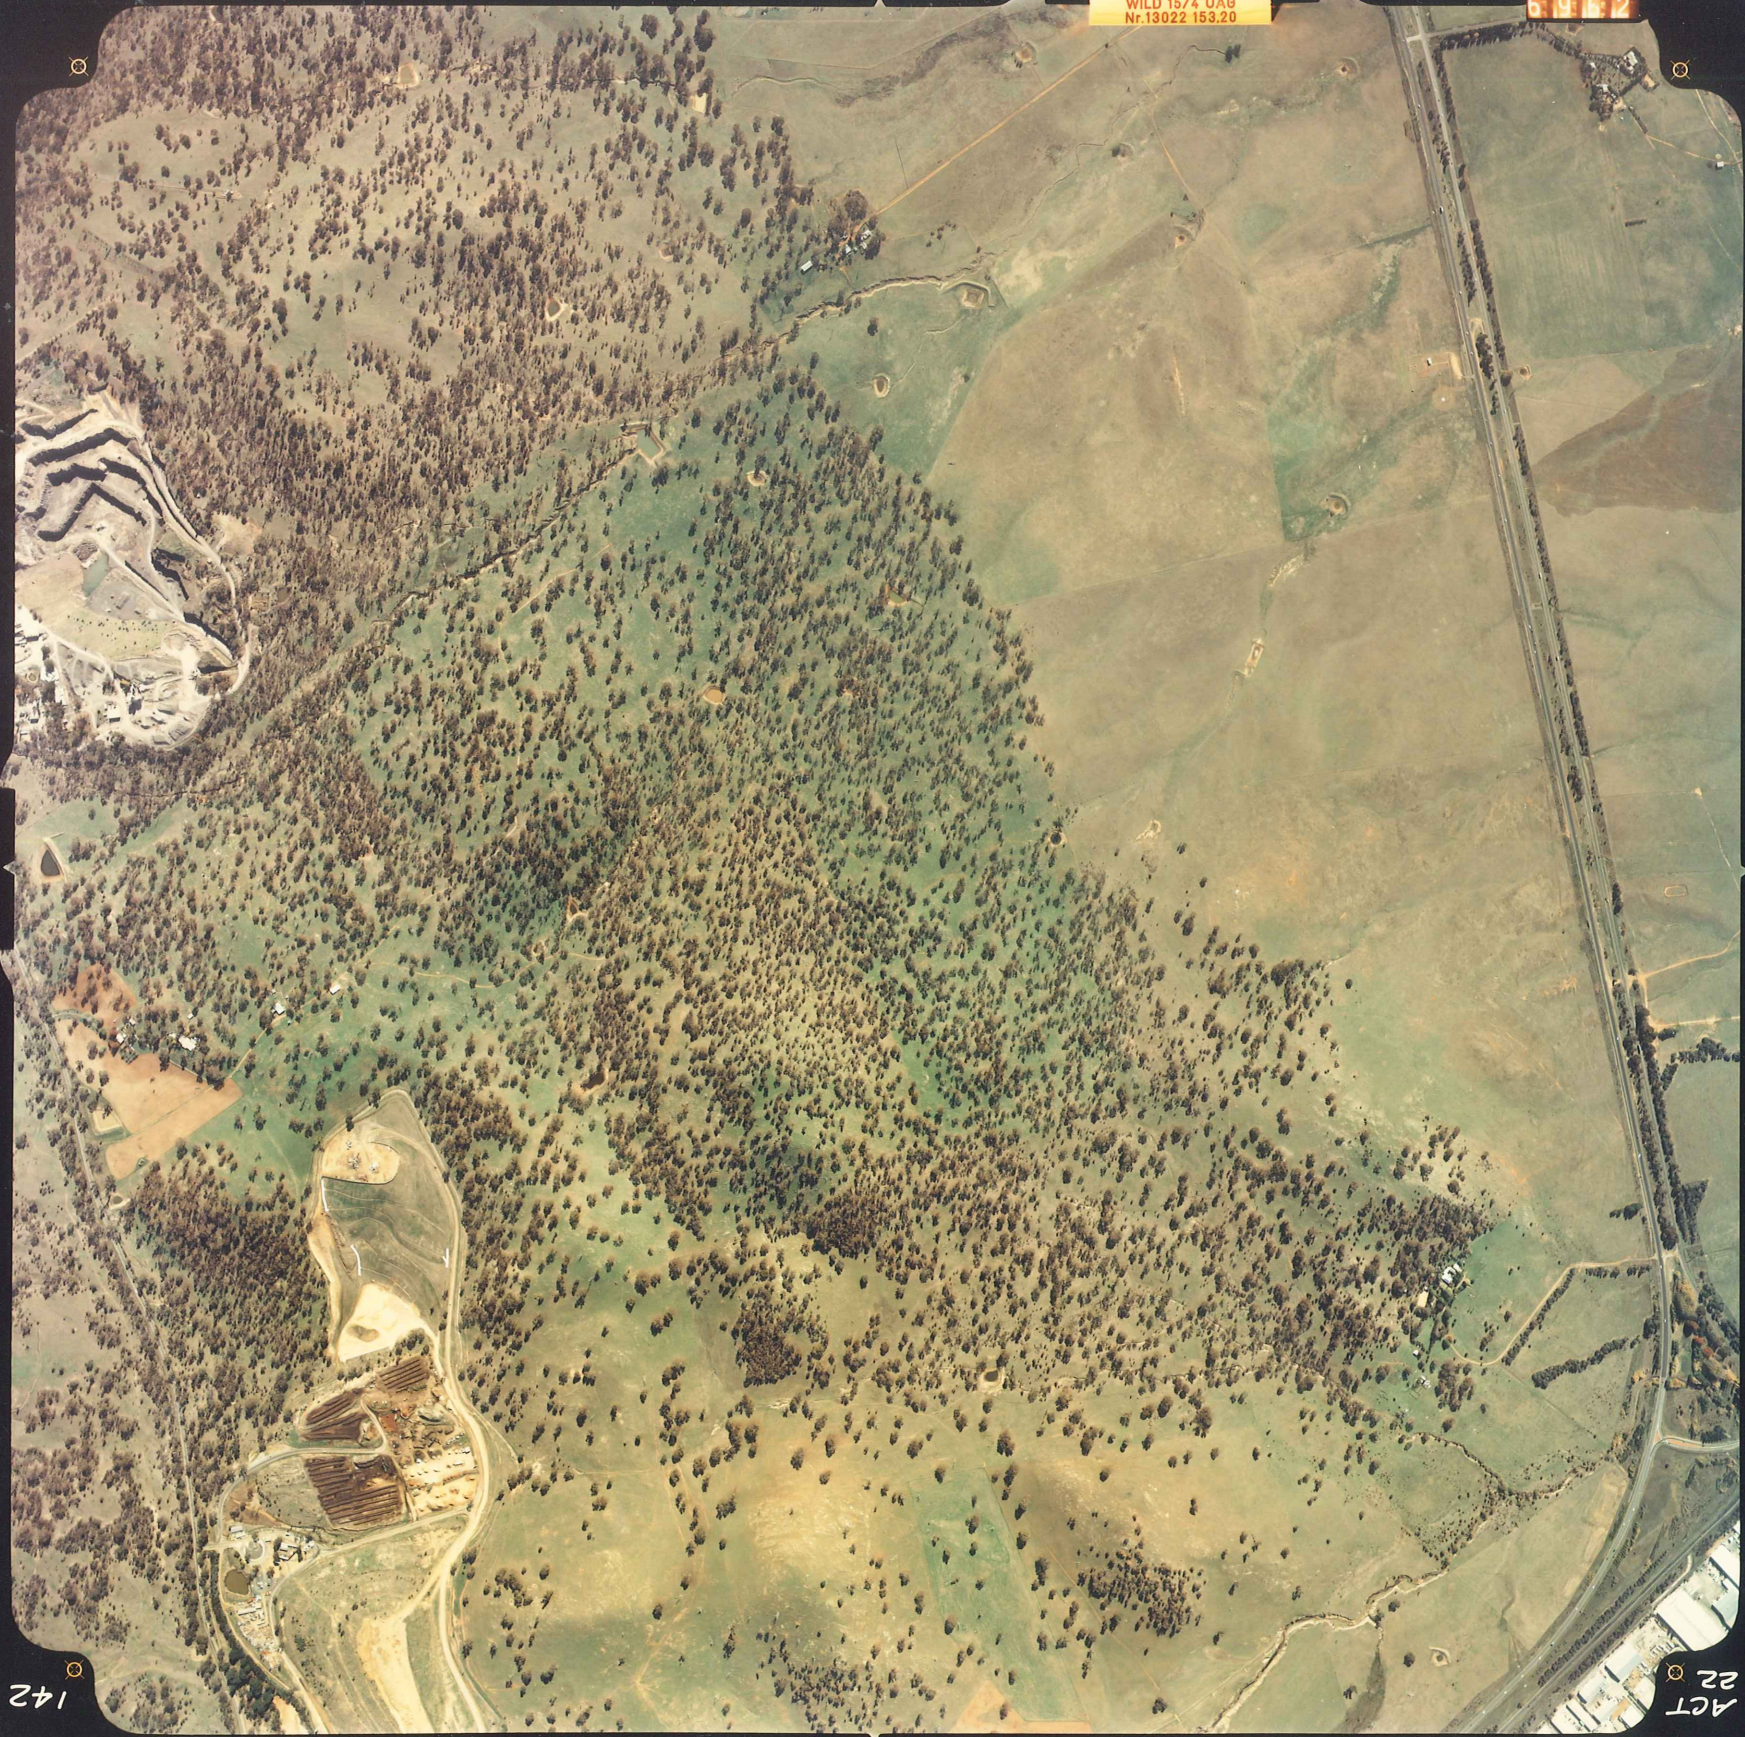

WILD 15/4 UAG  
Nr.13022 153.20

6 9 6 2

142

ACT  
22

CANBERRA 1998

RUN 7  
119-155

1:16300 approx  
3090m AMSL  
E.S.T.

8-5-98

ACT MAPPING OFFICE  
ACT COPYRIGHT RESERVED