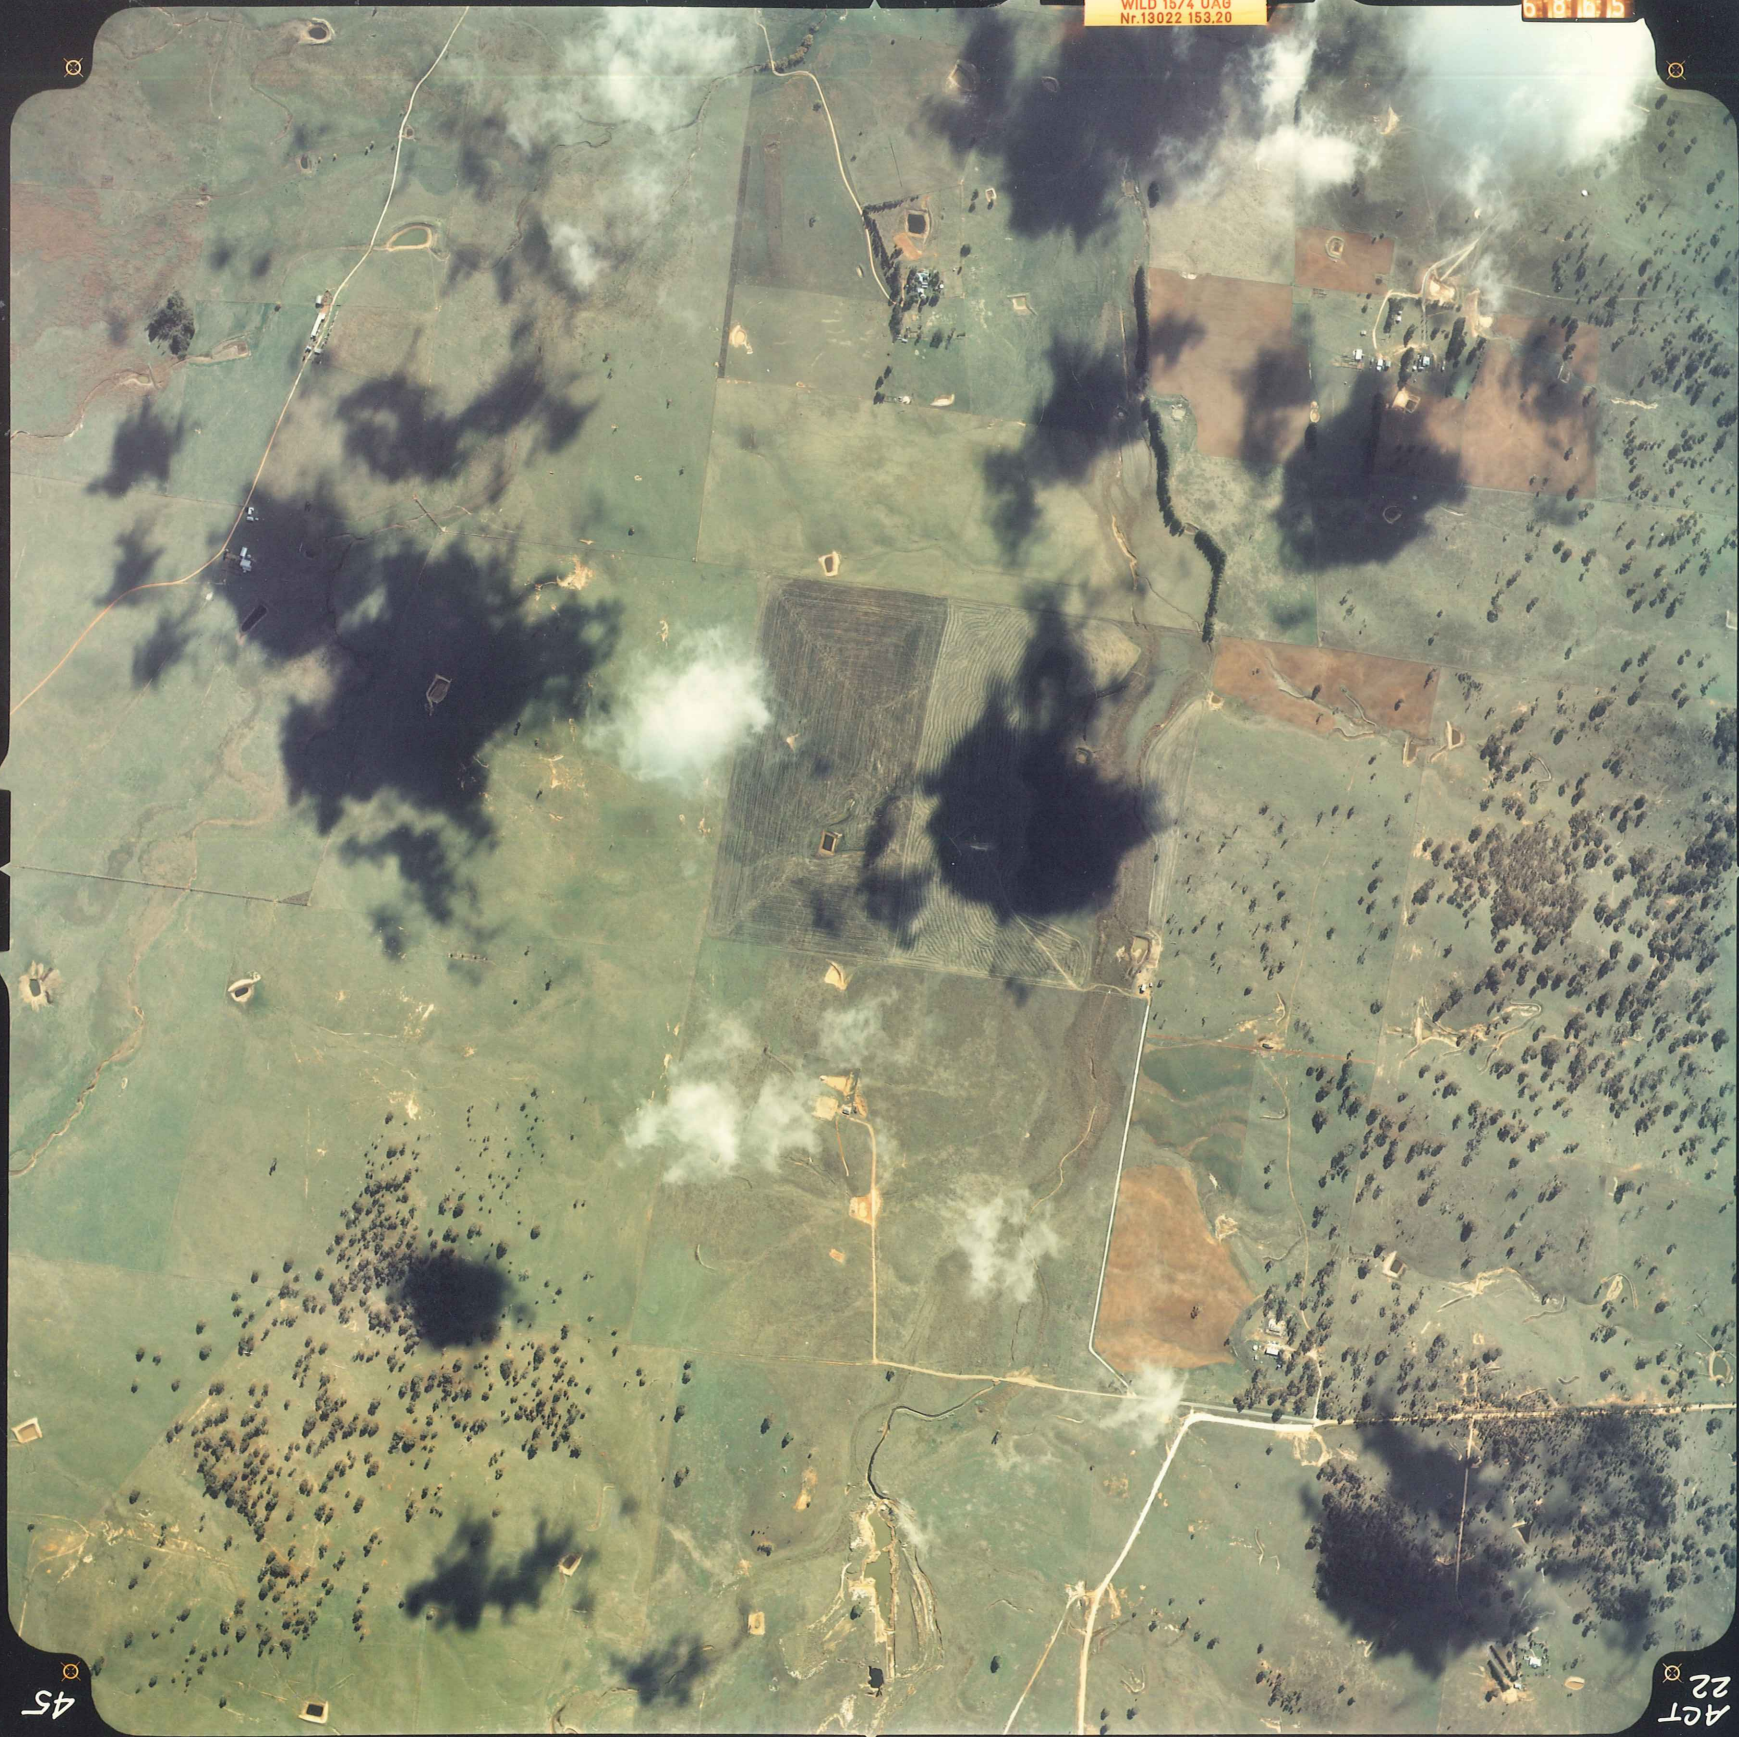

WILD 15/4 UAG
Nr.13022 153.20

6.8.65

CANBERRA 1998

RUN 9
45-79

1:16300 approx
3090m AMSL
E.S.T.

8-5-98

ACT MAPPING OFFICE
ACT COPYRIGHT RESERVED

ACT
22