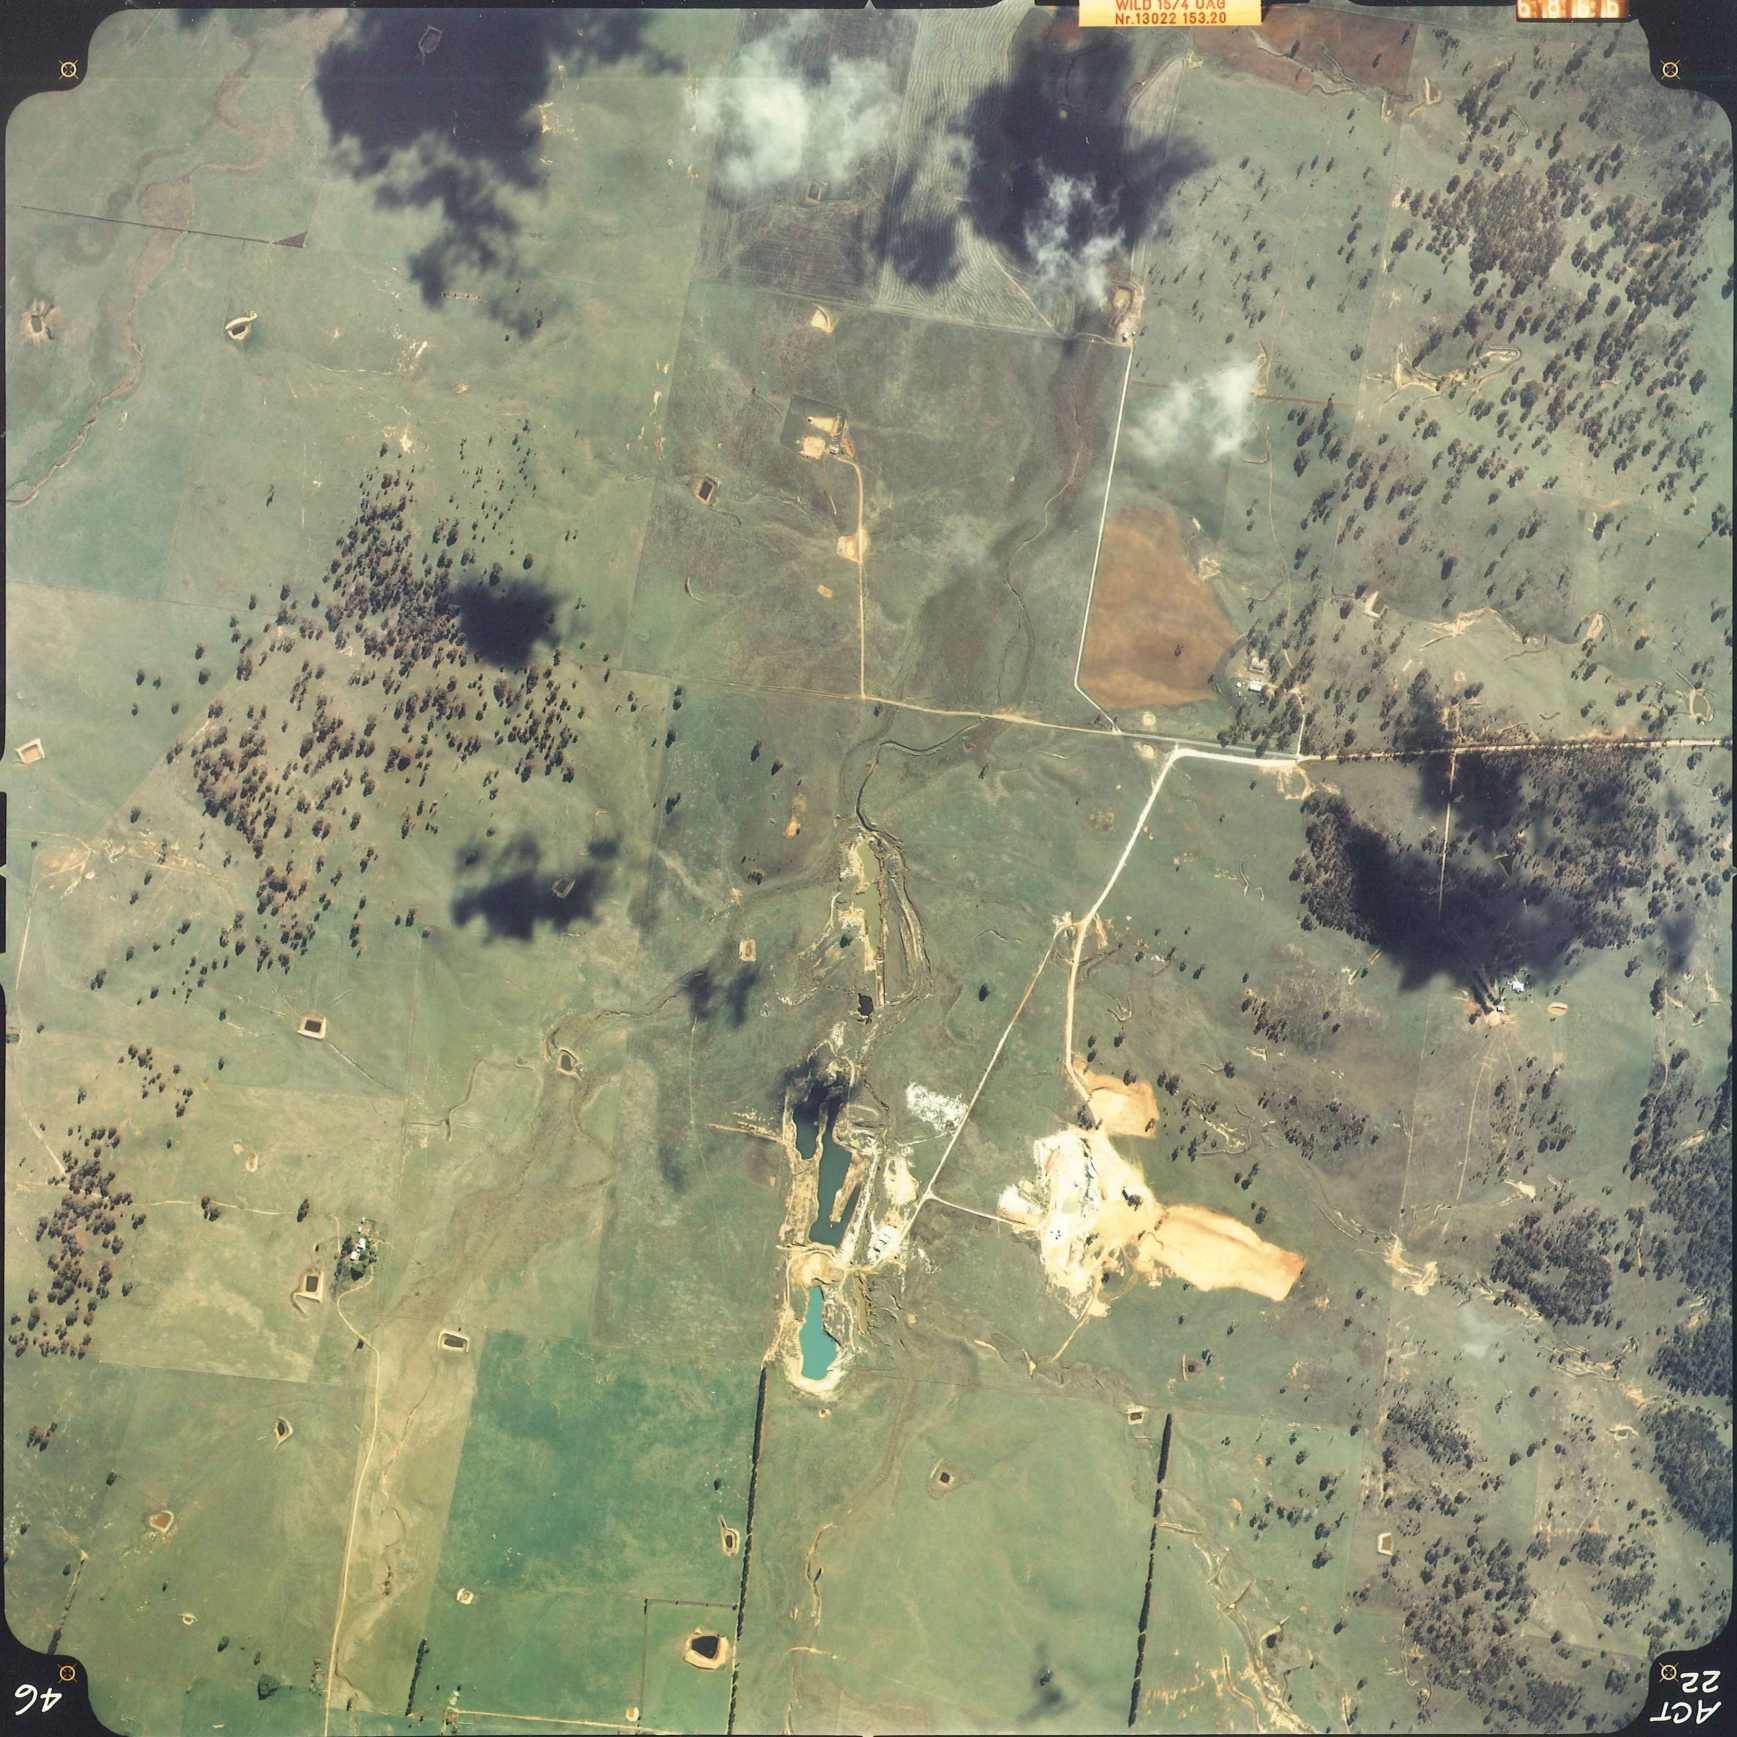

WILD 15/4 UAG  
Nr.13022 153.20

6 8 16 16

CANBERRA 1998

RUN 9  
45-79

1:16300 approx  
3090m AMSL  
E.S.T.

8-5-98

ACT MAPPING OFFICE  
ACT COPYRIGHT RESERVED

ACT  
22